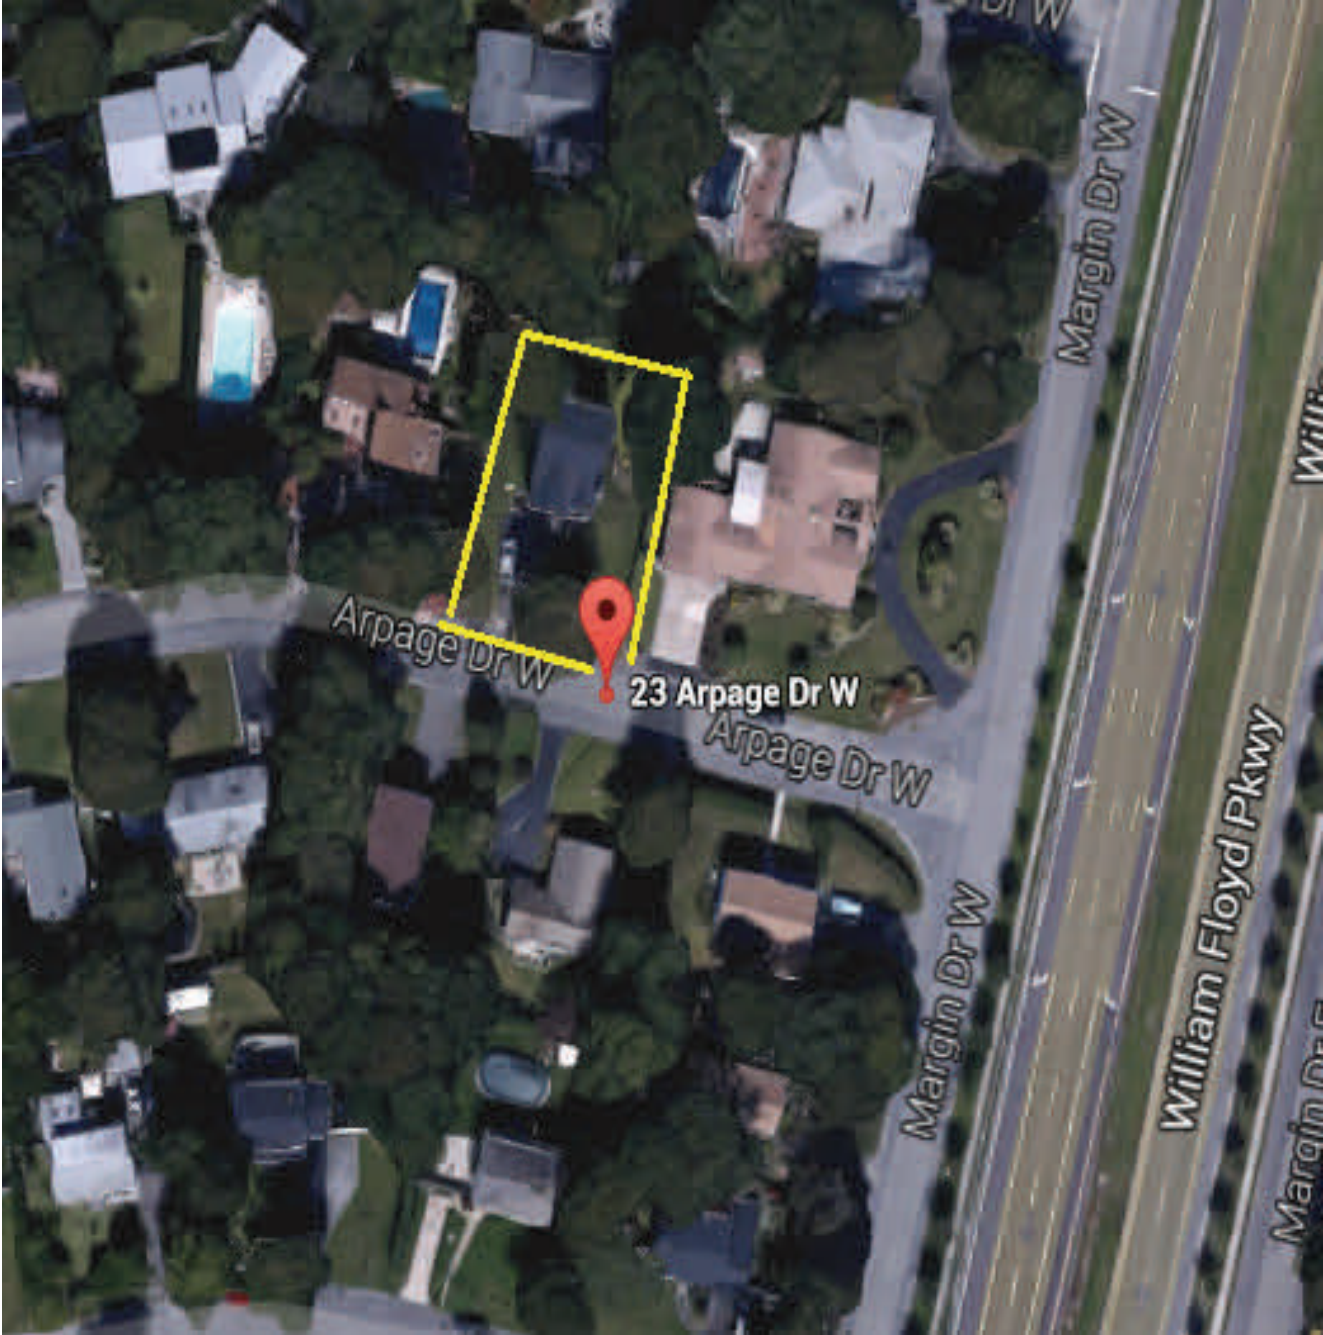

### LOCATION

**23 ARPAGE DR WEST  
SHIRLEY, NY 11967**

### IDENTIFIED AS

**SECTION 978.2  
BLOCK 1  
LOT 37.2**

# LOCATION MAP