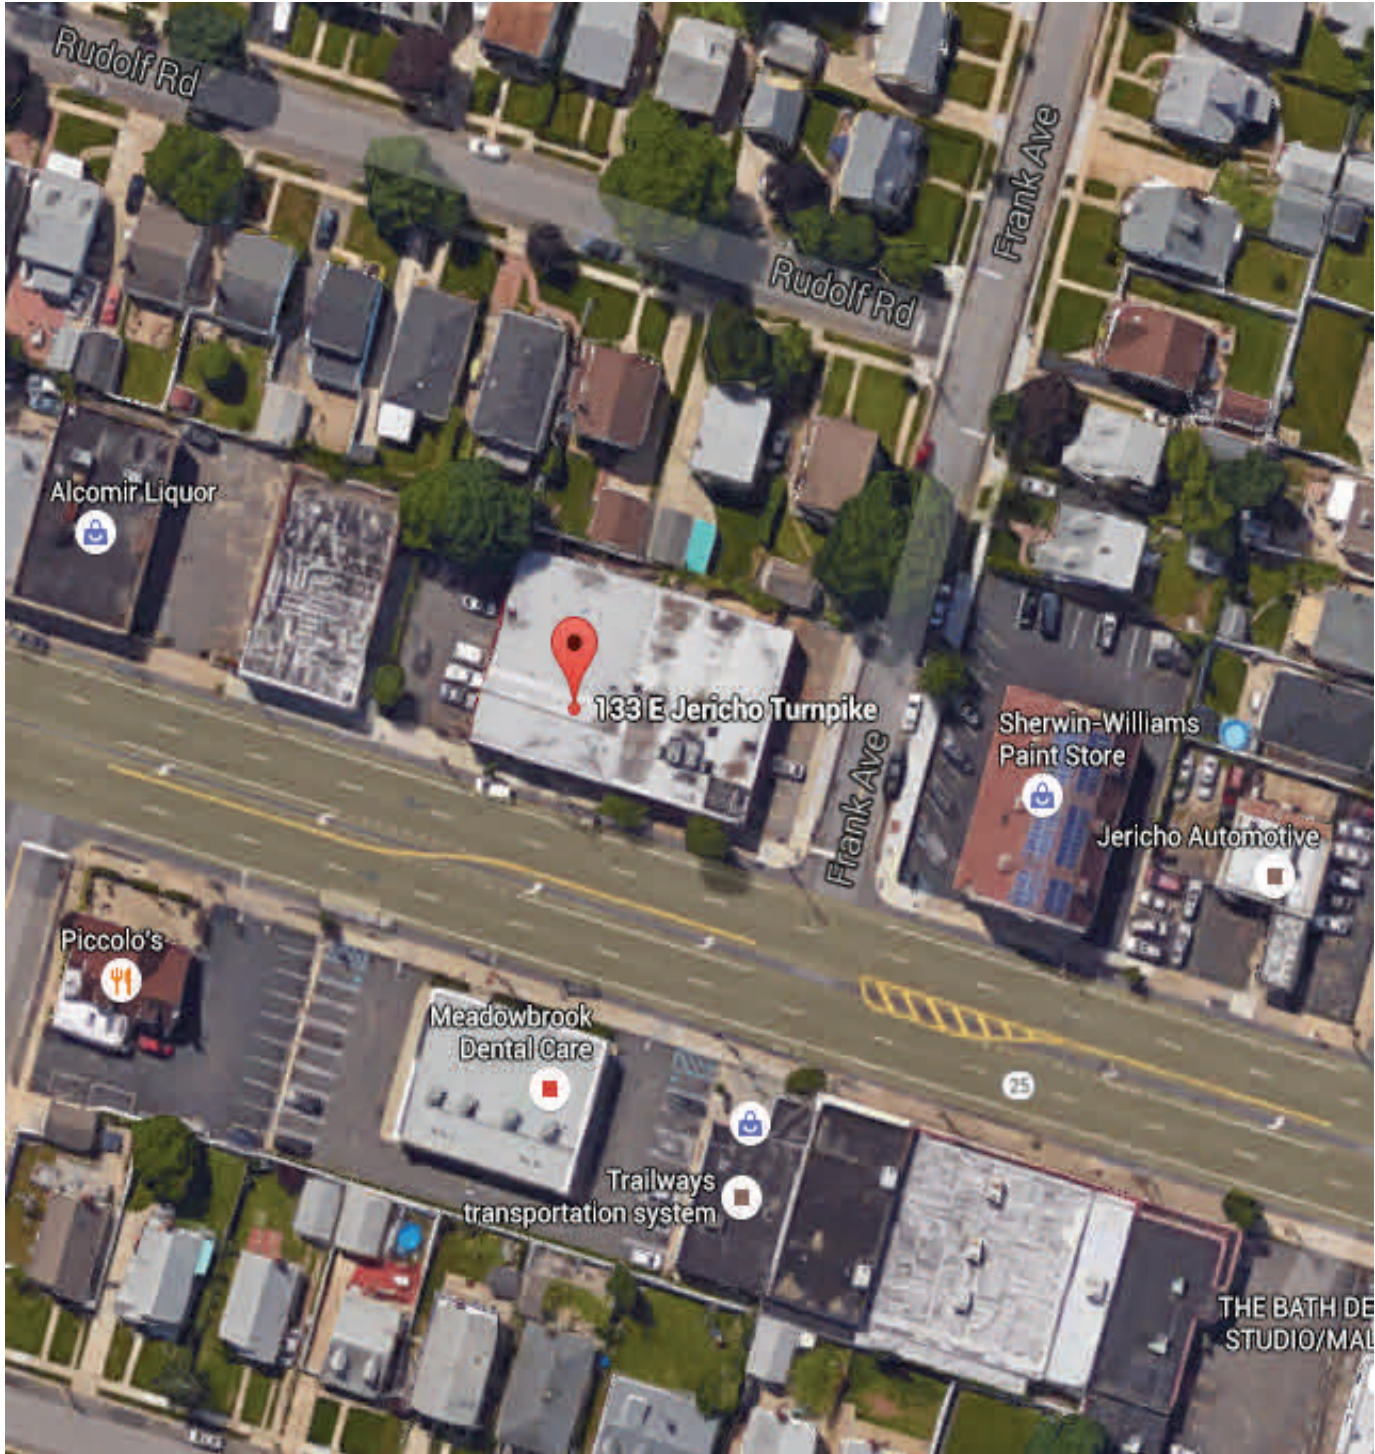

### LOCATION

**133 E JERICHO TPKE  
MINEOLA, NY 11501**

### PROPERTY TYPE

**AUTOMOTIVE REPAIR  
SHOP**

- GREAT LOCATION!!
- COMMERCIAL 1,850 SQUARE FEET AUTOMOTIVE REPAIR SHOP
- LOCATED ON JERICHO TURNPIKE IN THE INCORPORATED VILLAGE OF MINEOLA
- GLASS STOREFRONT
- 1 RESTROOM
- GARAGE WITH ROOM FOR 2 LIFTS
- 14' CEILING HEIGHT
- ELECTRIC HEAT PUMP

# AERIAL MAP

# LOCATION MAP