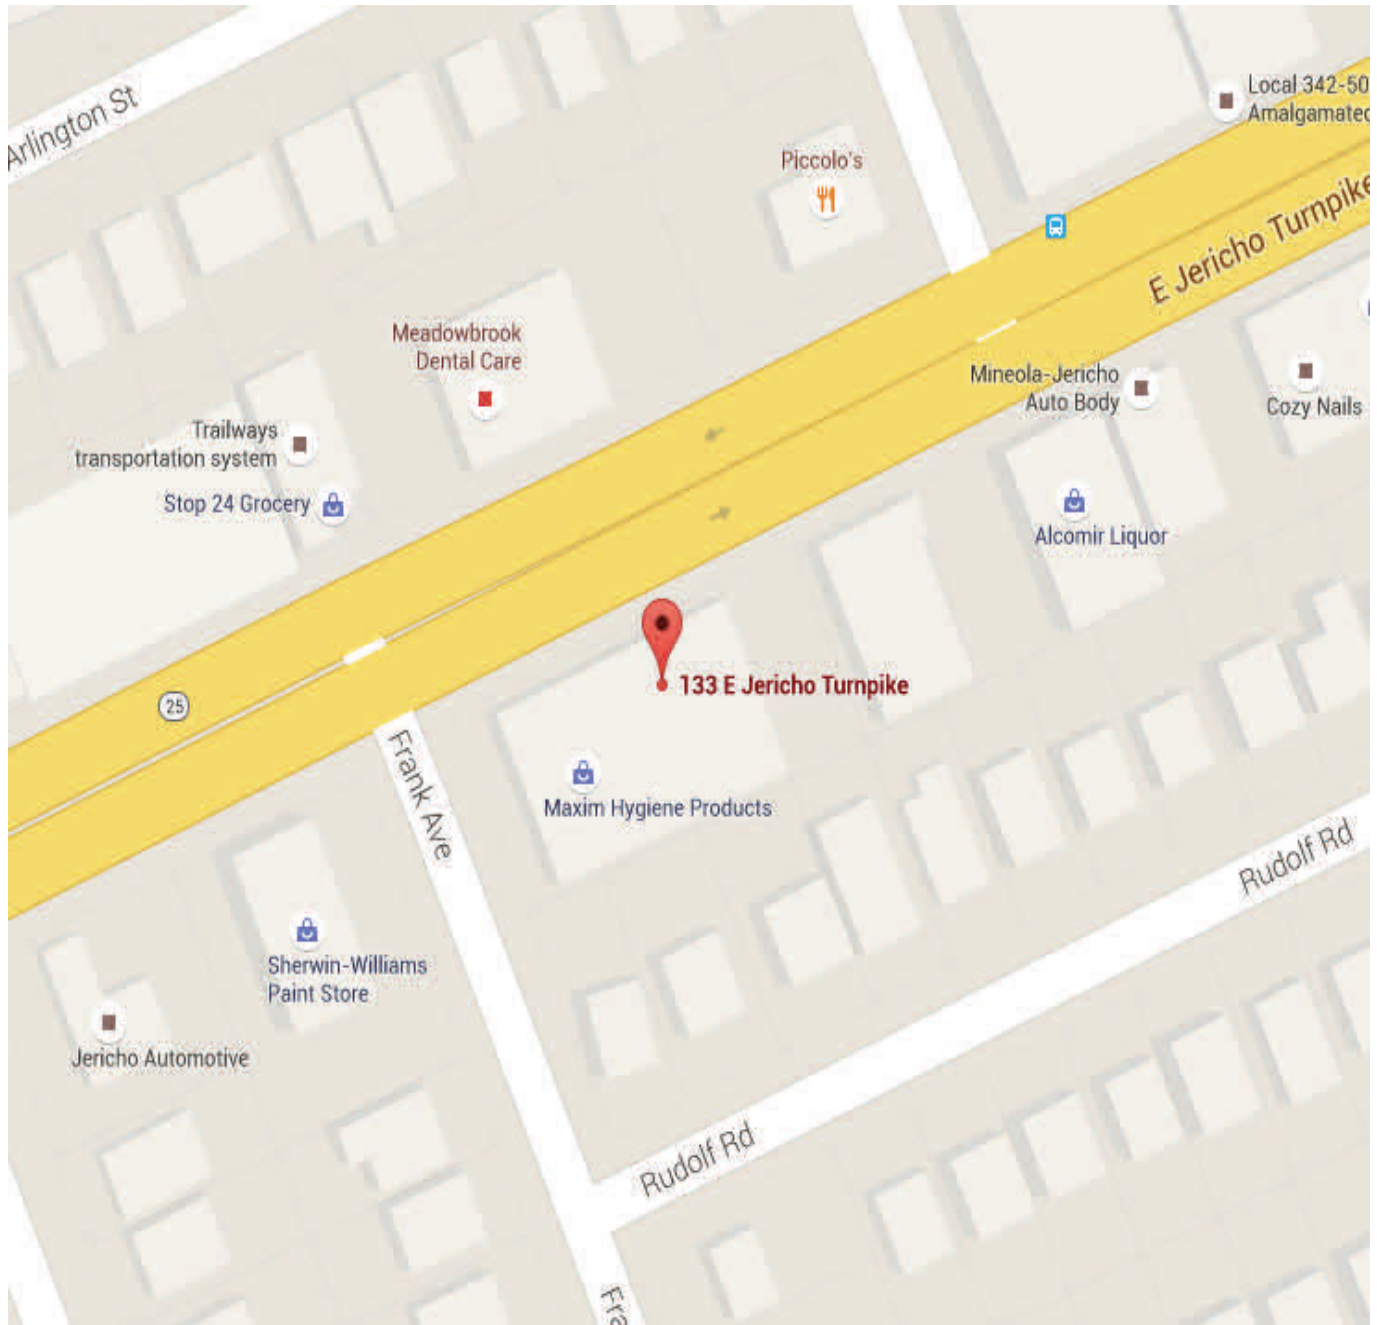

### LOCATION

**133 E JERICHO TPKE  
MINEOLA, NY 11501**

# AERIAL MAP

# LOCATION MAP